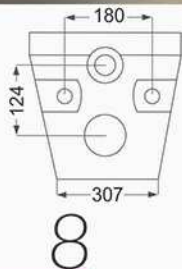

Name of Product	Length mm	Width mm	Height mm
Katia Water Closet Wall Hung	555	390	395
Silvia Water Closet Wall Hung	545	380	387